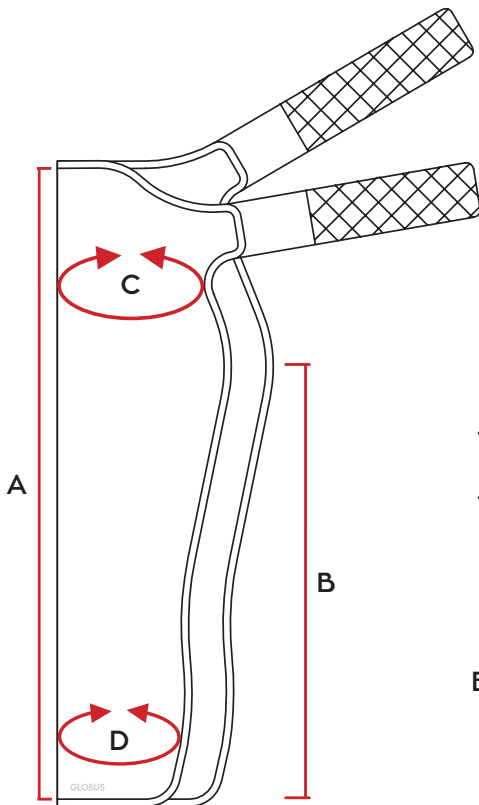

PRESSCARE G-SPORT³

PRESSOTHERAPY | 3 INFLATION PROGRAMS

SIZE OF ACCESSORIES (4 SECTIONS)

Rev. En_01_2022

BOOTS SIZE "S"	(A) LENGTH GROIN - HEEL 72 cm (B) THIGH CIRCUMFERENCE 60 cm with EXTENSION 70 cm (C) ANKLE CIRCUMFERENCE 37 cm with EXTENSION 42 cm
BOOTS SIZE "M"	(A) LENGTH GROIN - HEEL 82 cm (B) THIGH CIRCUMFERENCE cm 67 con ESTENSIONE 77 cm (C) ANKLE CIRCUMFERENCE cm 37 con ESTENSIONE 42 cm
BOOTS SIZE "L"	(A) LENGTH GROIN - HEEL 92 cm (B) THIGH CIRCUMFERENCE cm 74 with EXTENSION 84 cm (C) ANKLE CIRCUMFERENCE cm 40 with EXTENSION 45 cm

SLEEVE	(A) 84 cm - (B) 63 cm (C) SHOULDER CIRCUMFERENCE 43 cm with EXTENSION 53 cm (D) WRIST CIRCUMFERENCE 31 cm with EXTENSION 36 cm
--------	--

ABDOMINAL BAND	(A) 133 cm - (B) 38 cm ABDOMEN CIRCUMFERENCE from 82 cm to 114 cm
----------------	--