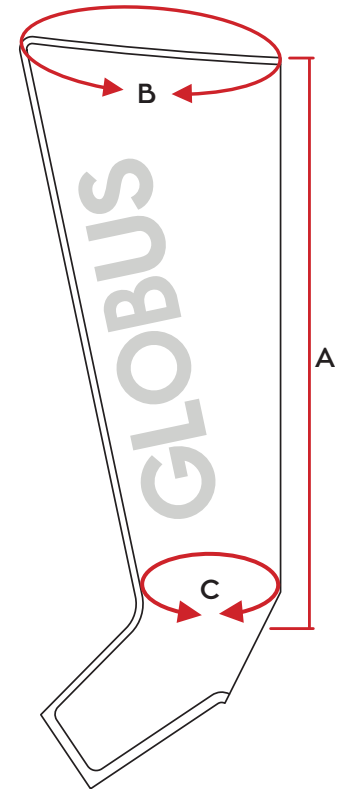

MODE B: the program sequence consists in the inflation and deflation of two chambers at a time to avoid fluid reflux downwards and make the treatment effective and very comfortable.

MODE C: the program sequence consists in the sequential inflation of all the chambers and their simultaneous deflation, ideal for a deeper massage.

PRESSCARE G-SPORT³

PRESSOTHERAPY | 3 INFLATION PROGRAMS

SIZE OF ACCESSORIES (4 SECTIONS)

Rev. En_01_2022

BOOTS SIZE "S"	(A) LENGTH GROIN - HEEL 72 cm (B) THIGH CIRCUMFERENCE 60 cm with EXTENSION 70 cm (C) ANKLE CIRCUMFERENCE 37 cm with EXTENSION 42 cm
BOOTS SIZE "M"	(A) LENGTH GROIN - HEEL 82 cm (B) THIGH CIRCUMFERENCE cm 67 con ESTENSIONE 77 cm (C) ANKLE CIRCUMFERENCE cm 37 con ESTENSIONE 42 cm
BOOTS SIZE "L"	(A) LENGTH GROIN - HEEL 92 cm (B) THIGH CIRCUMFERENCE cm 74 with EXTENSION 84 cm (C) ANKLE CIRCUMFERENCE cm 40 with EXTENSION 45 cm

SLEEVE	(A) 84 cm - (B) 63 cm (C) SHOULDER CIRCUMFERENCE 43 cm with EXTENSION 53 cm (D) WRIST CIRCUMFERENCE 31 cm with EXTENSION 36 cm
--------	--

ABDOMINAL BAND	(A) 133 cm - (B) 38 cm ABDOMEN CIRCUMFERENCE from 82 cm to 114 cm
----------------	--