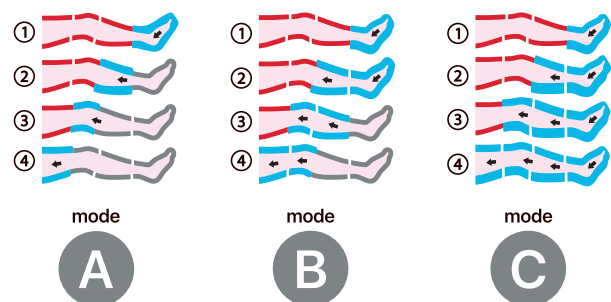

· 1 Bag
· 1 Motor unit G-SPORT ³
· 2 Boots size "S" or size "M" or "L"
· 2 Connection cables
· 1 Power supply unit
· 1 Power Bank
· 1 Operating manual

MODE A: the program sequence consists in the inflation and deflation of boot sectors one by one to execute an activating massage, ideal before the competition or training.

MODE B: the program sequence consists in the inflation and deflation of two chambers at a time to avoid fluid reflux downwards and make the treatment effective and very comfortable.

MODE C: the program sequence consists in the sequential inflation of all the chambers and their simultaneous deflation, ideal for a deeper massage.