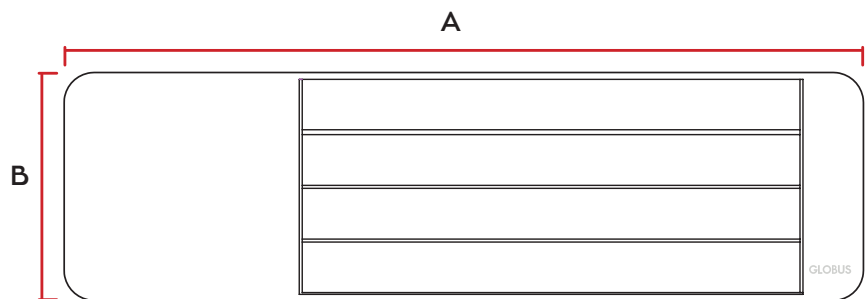

MODE B: the program sequence consists in the inflation and deflation of two chambers at a time to avoid fluid reflux downwards and make the treatment effective and very comfortable.

MODE C: the program sequence consists in the sequential inflation of all the chambers and their simultaneous deflation, ideal for a deeper massage.

PRESSCARE G-SPORT³

PRESSOTHERAPY | 3 INFLATION PROGRAMS

SIZE OF ACCESSORIES (4 SECTIONS)

Rev. En_01_2022

BOOTS SIZE "S"	(A) LENGTH GROIN - HEEL 72 cm (B) THIGH CIRCUMFERENCE 60 cm with EXTENSION 70 cm (C) ANKLE CIRCUMFERENCE 37 cm with EXTENSION 42 cm
BOOTS SIZE "M"	(A) LENGTH GROIN - HEEL 82 cm (B) THIGH CIRCUMFERENCE cm 67 con ESTENSIONE 77 cm (C) ANKLE CIRCUMFERENCE cm 37 con ESTENSIONE 42 cm
BOOTS SIZE "L"	(A) LENGTH GROIN - HEEL 92 cm (B) THIGH CIRCUMFERENCE cm 74 with EXTENSION 84 cm (C) ANKLE CIRCUMFERENCE cm 40 with EXTENSION 45 cm

SLEEVE	(A) 84 cm - (B) 63 cm (C) SHOULDER CIRCUMFERENCE 43 cm with EXTENSION 53 cm (D) WRIST CIRCUMFERENCE 31 cm with EXTENSION 36 cm
--------	--

ABDOMINAL BAND	(A) 133 cm - (B) 38 cm ABDOMEN CIRCUMFERENCE from 82 cm to 114 cm
----------------	--